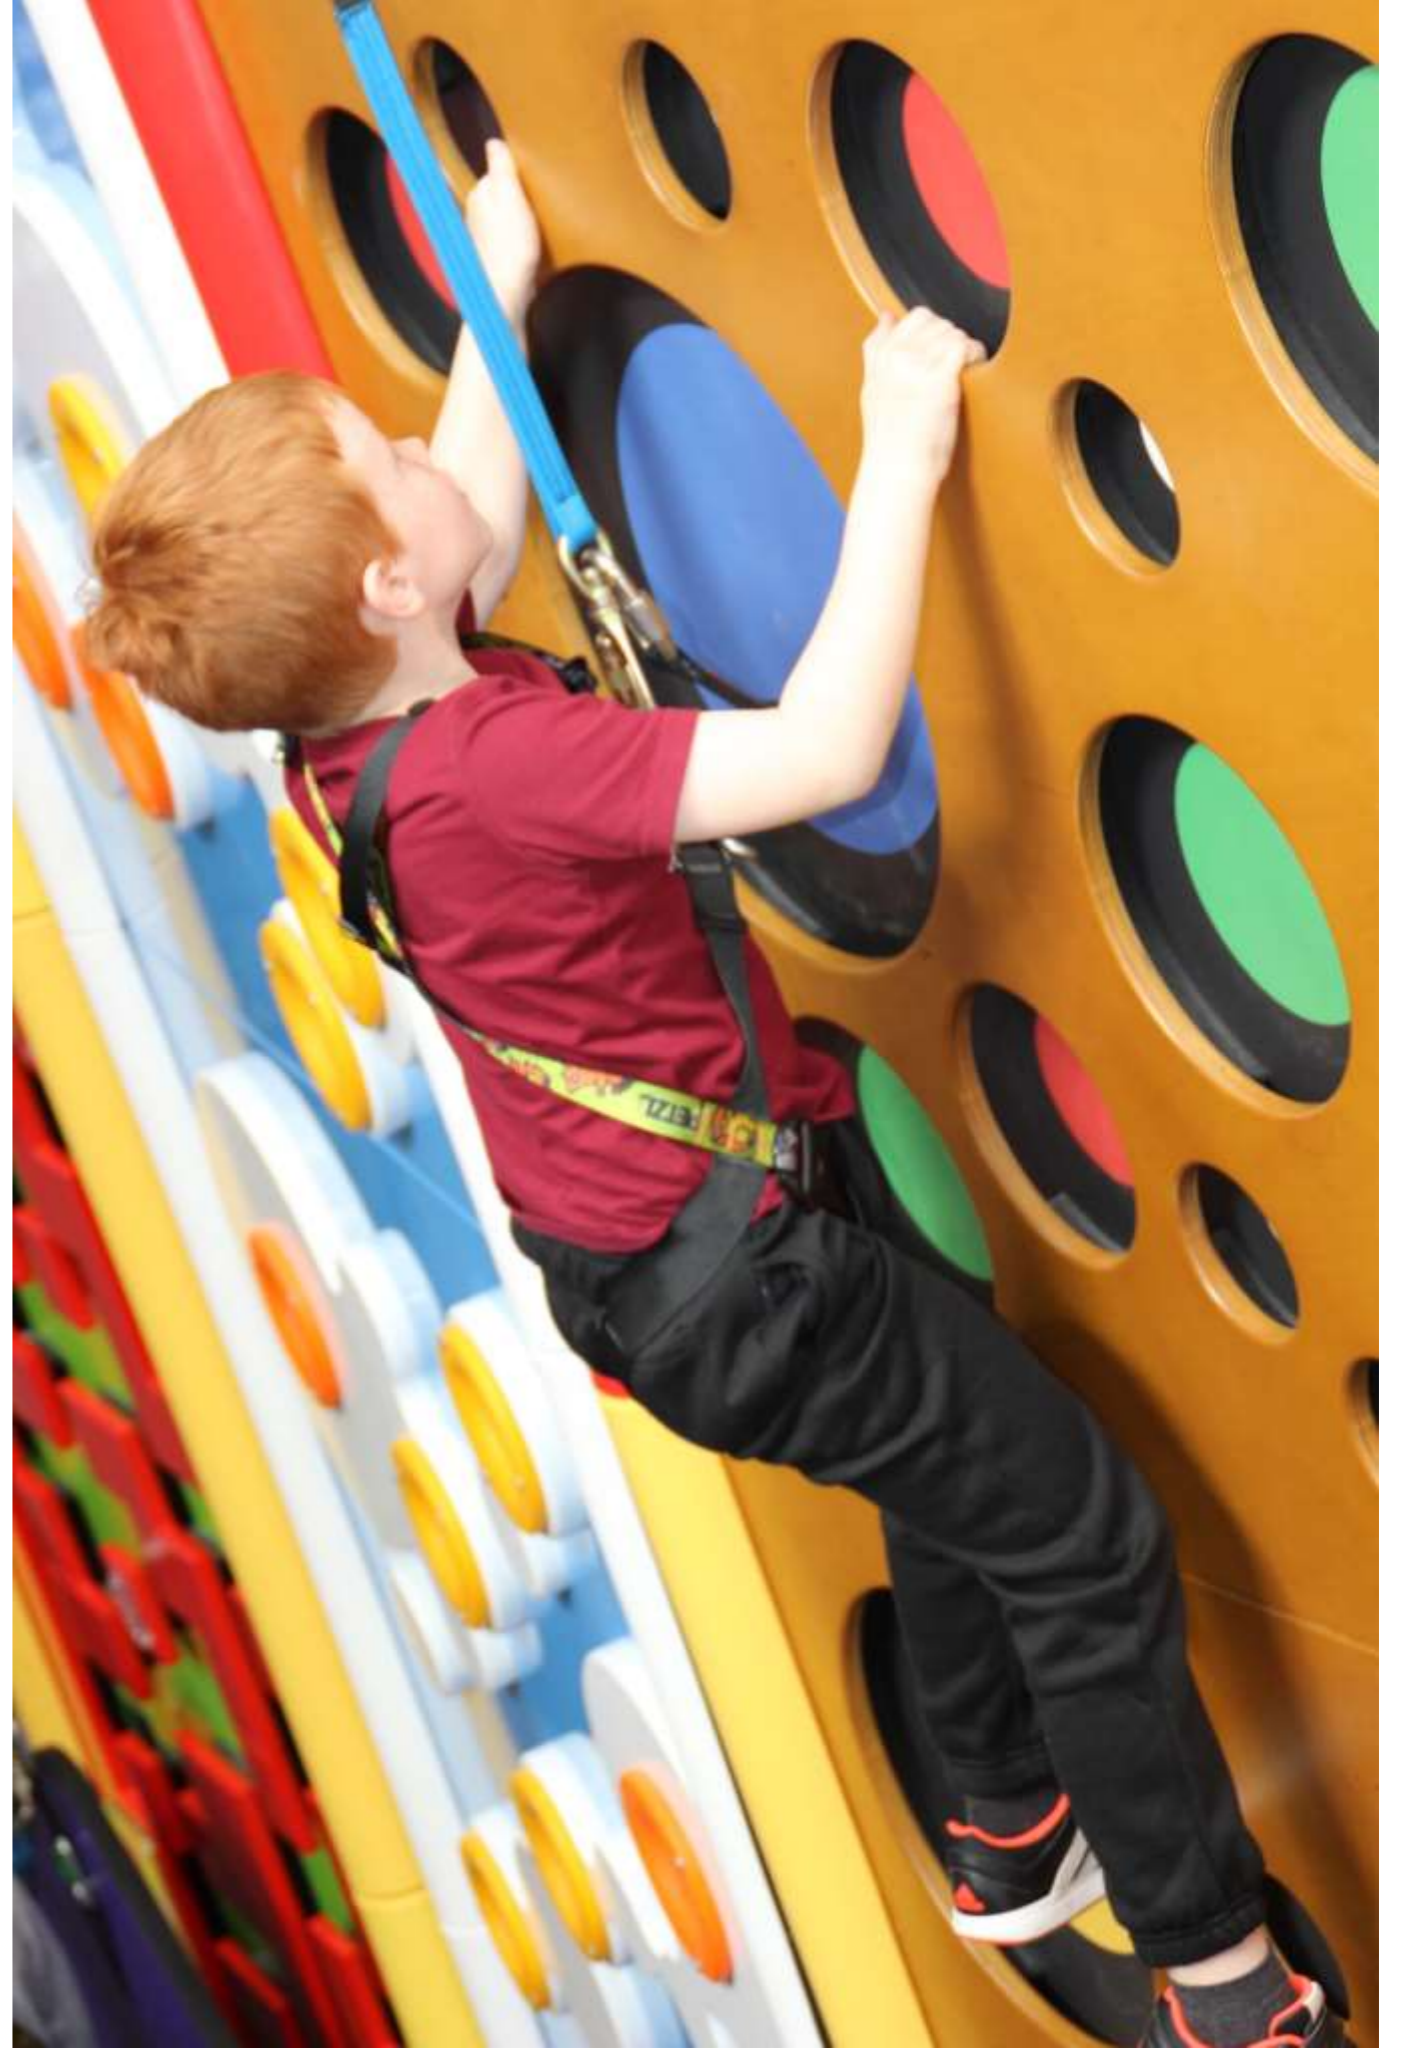

Blackpool

Blackburn

Wigan

Preston

The Promenade

The  
Promenade

- Over 2000 man hours.
- 3250 square feet of floor space.
- Overall investment of half a million pounds.
- Creation of 35-40 jobs.
- Over 150 jobs company wide.

Adults and children are able to enjoy our arena for one hour for just £11.95 per head.

We have hand picked 24 different obstacles to cater for:

- All levels of experience
- All ages
- All muscle groups

At our facility we are proud to have the highest vertical drop slide in the U.K. at over 29 feet.

## Children's parties:

- Exclusive party host.
- Multiple food options
  - An hours climb
- Access to our party room
- Just £16.95 per head

Race to the top of our head to head speed wall and set your fastest time, try to beat our record time of just 5:74 seconds.